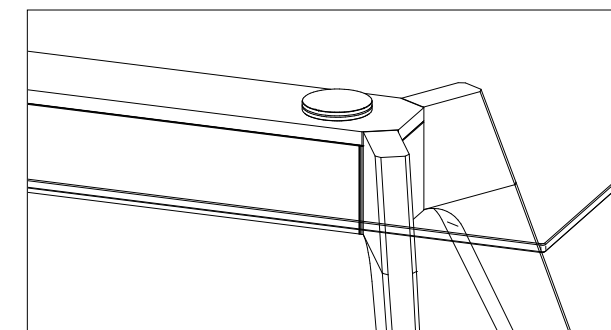

GLASS TABLE TOP

We use 12 mm thick tempered glass. The sides are polished and the corners are secure.