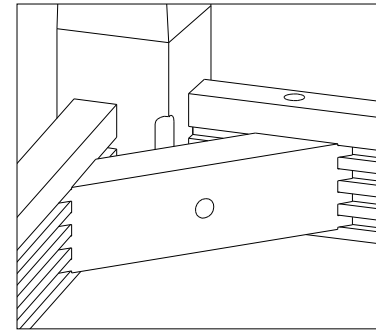

CONSTRUCTION FEATURES

When it comes to our process, we have it down to a fine art. Always mindful of keeping the natural appearance of our wood, we reinforce boards, sand them down, and then stain and shade them to obtain the desired color tone giving the furniture a one-of-a-kind appearance. Aiming to bring out wood's natural beauty, our goal has always been the same: when your new dining room centerpiece arrives at your door, that it exceeds your expectations and gives you the same feeling of pride and joy we had in creating it.

CANADEL'S EXCLUSIVE PROTECTION

Canadel has developed a unique protection made with a catalyzed lacquer base.

CORNER BLOCKED

All chairs have corner blocks on all four sides—blocks attached with glue and a bolt for a tight joint and added frame strength. They are designed and tested to a capacity of 450 pounds.