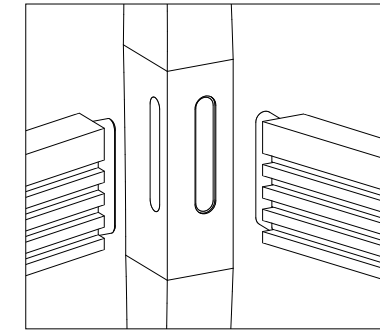

MORTISE AND TENON

The strongest and stable joints. No screws are needed, it is assembled with glue.