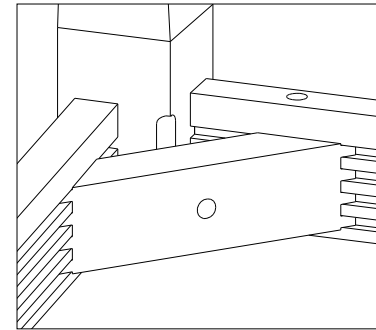

CONSTRUCTION FEATURES

When it comes to our process, we have it down to a fine art. Always mindful to highlight the beauty of wood, we take care to give it a unique and natural look. Each piece, meticulously crafted and hand-finished by our experienced artisans, is our guarantee of certified quality and durability. Aiming to create exceptional custom furniture, our goal has always been the same: that you experience the same feelings of pride and joy in receiving your furniture as we had in creating it.

CORNER BLOCKED

All chairs are corner blocked on all four sides by attaching blocks with glue and a screw for a tight joint and added frame strength.