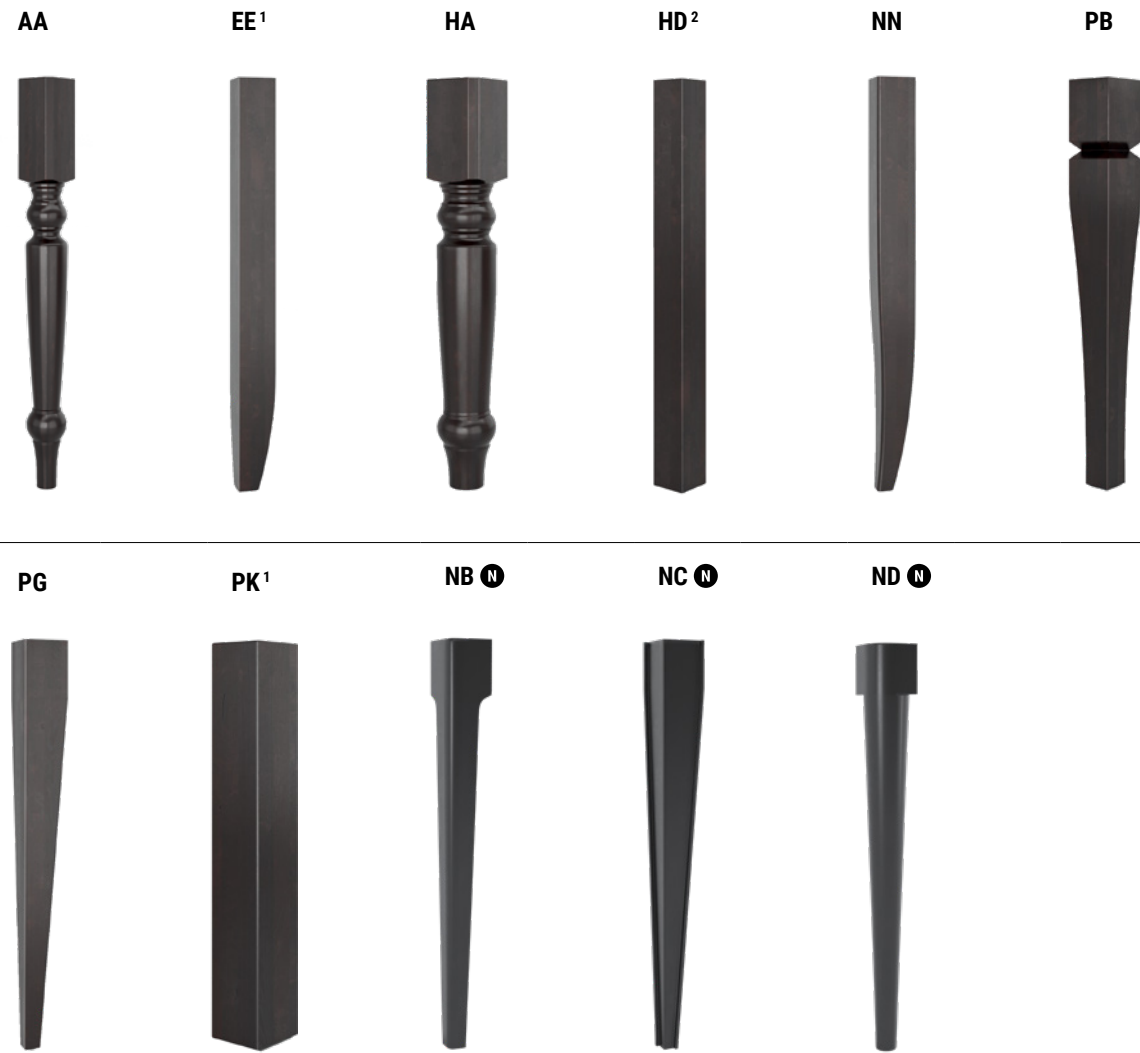

BUF 6932 F2
W 68 3/4" X D 19 1/4" X H 32 1/4"

BUF 7202 AA
W 72" X D 17 3/4" X H 32 1/4"
HUT 7202 AA
W 73 3/4" X D 15 3/4" X H 47 1/4"

TABLE EDGE OPTIONS

¹ On selected models, see our online configuration tool

TABLE LEG OPTIONS

¹ 36 height option: EL / ² 36 height option: HE / (N) New - Soon available

DROP-LEAF TABLE

Table Dimensions (Width X Length X Height)	Drop-leaf (Length)	Table + 1 leaf (Total Length)	Table + 2 leaves (Total Length)
W 42" X L 26" X H 30"	L 8"	N/A	N/A

BOAT SHAPE TABLES

Table Dimensions (Width X Length X Height)	Leaf (Length)	Table + 1 leaf (Total Length)	Table + 2 leaves (Total Length)
W 36" X L 48" X H 30"	L 16"	L 64"	N/A
W 38" X L 68" X H 30"	L 16"	L 64"	L 84" - 100"
W 42" X L 68" X H 30"	L 20"	L 88"	L 88" - 108"