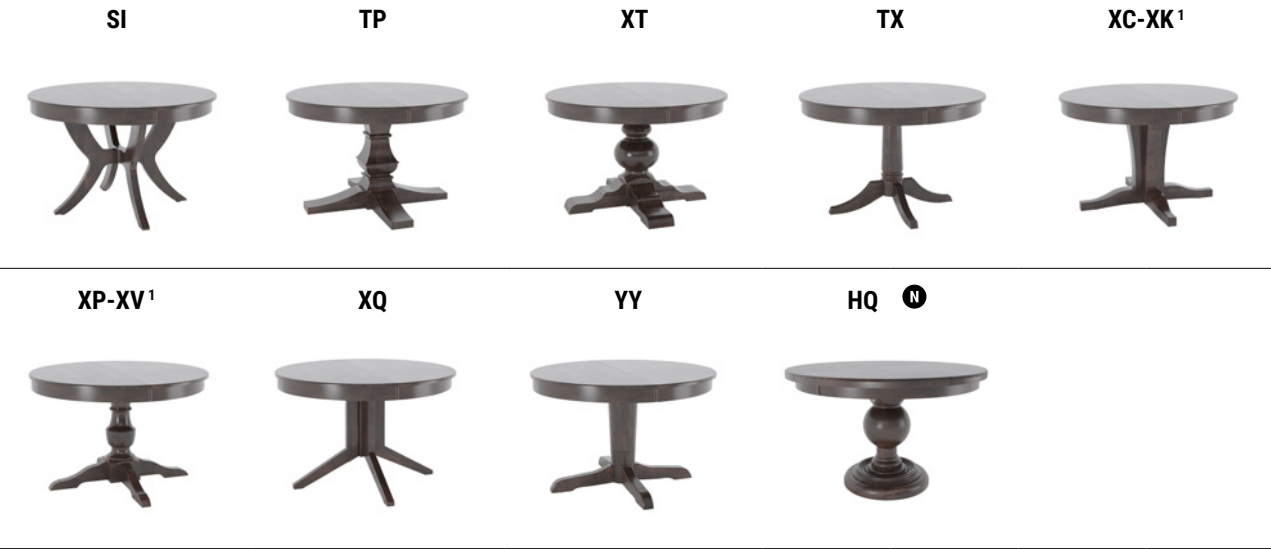

SINGLE PEDESTAL OPTIONS (ROUND AND OVAL TABLES)