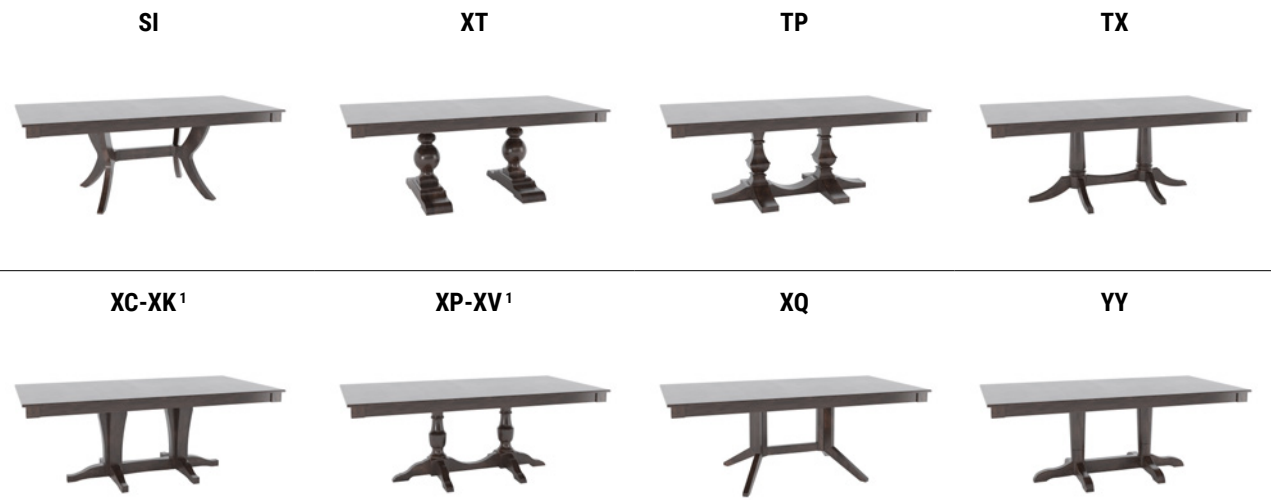

BOAT SHAPE TABLES

Table Dimensions (Width X Length X Height)	Leaf (Length)	Table + 1 leaf (Total Length)	Table + 2 leaves (Total Length)
W 36" X L 48" X H 30"	L 16"	L 64"	N/A
W 38" X L 68" X H 30"	L 16"	L 64"	L 84" - 100"
W 42" X L 68" X H 30"	L 20"	L 88"	L 88" - 108"

SQUARE TABLES

Table Dimensions (Width X Length X Height)	Leaf (Length)	Table + 1 leaf (Total Length)	Table + 2 leaves (Total Length)
W 36" X L 36" X H 30"	L 16"	L 52"	N/A
W 42" X L 42" X H 30"	L 20"	L 62"	N/A
W 48" X L 48" X H 30"	L 20"	L 68"	N/A
W 54" X L 54" X H 30"	L 20"	L 74"	N/A
W 60" X L 60" X H 30"	L 20"	L 80"	N/A

RECTANGULAR TABLES

Table Dimensions (Width X Length X Height)	Leaf (Length)	Table + 1 leaf (Total Length)	Table + 2 leaves (Total Length)
W 32" X L 48" X H 30" (N)	N/A	N/A	N/A
W 36" X L 48" X H 30"	L 16"	L 64"	L 64" - 80" (N)
W 36" X L 64" X H 30"	N/A	N/A	N/A
W 36" X L 60" X H 30"	L 16"	L 76"	L 76" - 92"
W 38" X L 68" X H 30"	L 16"	L 84"	L 84" - 100"
W 42" X L 68" X H 30"	L 20"	L 88"	L 88" - 108"
W 42" X L 88" X H 30"	L 20"	L 108"	L 108" - 128" (N)
W 48" X L 68" X H 30"	L 20"	L 88"	L 88" - 108"
W 48" X L 88" X H 30"	L 20"	L 108"	L 108" - 128" (N)
W 48" X L 108" (4899) X H 30"	L 20"	L 128"	L 128" - 148" (N)

(N) New - Soon available

Dimensions: Width x Depth x Height.

SINGLE PEDESTAL OPTIONS (ROUND AND OVAL TABLES)

DOUBLE PEDESTAL OPTIONS (OVAL, BOAT SHAPE AND RECTANGULAR TABLES)

BASE OPTION (RECTANGULAR TABLE WITH GLASS OR PORCELAIN TOP)