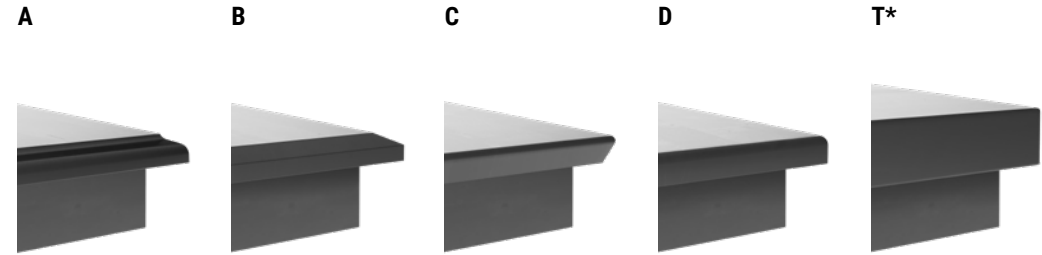

BUF 6932 F1
W 68 3/4" X D 19 1/4" X H 32 1/4"

BUF 7200 MM
W 72" X D 17 3/4" X H 33"

BUF 5931 M3
W 59" X D 18" X H 31"

BUF 6002 AA
W 60" X D 17 3/4" X H 32 1/4"
HUT 6002 AA
W 61 3/4" X D 15 3/4" X H 47 1/4"

BUF 6932 F2
W 68 3/4" X D 19 1/4" X H 32 1/4"

BUF 7202 AA
W 72" X D 17 3/4" X H 32 1/4"
HUT 7202 AA
W 73 3/4" X D 15 3/4" X H 47 1/4"

TABLE EDGE OPTIONS

¹ On selected models, see our online configuration tool