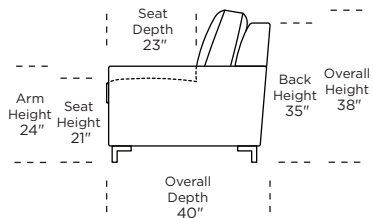

Leg height is 4"

Please use actual leather, fabric, Crypton®, Sunbrella® and Ultrasuede® swatches when specifying furniture as the colors shown may vary due to the printing process.

Note: Seat depth includes cushion overhang which may be up to 1"

* Picture shows left arm seated. Please specify left or right arm seated when ordering.

All orders are in seated position.

† Dotted lines for Queen Plus sizes indicates the number of seats.

All dimensions are approximate and subject to change.