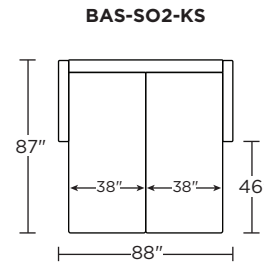

Options:

- Wood legs in Dune, Ebony, Mink, or Oiled Ash finish

Mattress:

- Four inches of high-density, high-resiliency foam

Leg height is 4"

Please use actual leather, fabric, Crypton®, Sunbrella® and Ultrasuede® swatches when specifying furniture as the colors shown may vary due to the printing process.

Scale: 1/8 inch = 1 foot
All dimensions are approximate and subject to change.
Specify components from the sitting position.