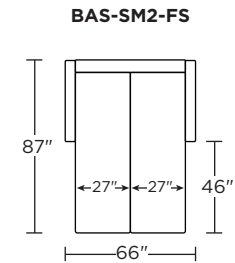

Options:

- Wood legs in Dune, Ebony, Mink, or Oiled Ash finish

Mattress:

- Four inches of high-density, high-resiliency foam

Leg height is 4"

Please use actual leather, fabric, Crypton®, Sunbrella® and Ultrasuede® swatches when specifying furniture as the colors shown may vary due to the printing process.

Scale: 1/8 inch = 1 foot
All dimensions are approximate and subject to change.
Specify components from the sitting position.