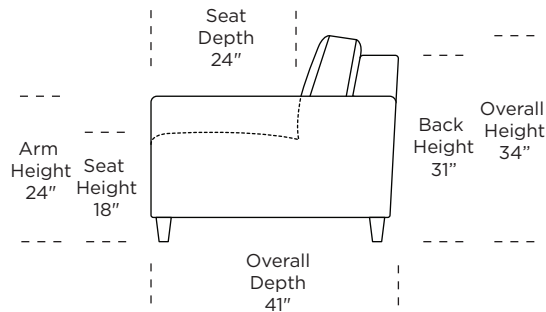

Options:

- Wood legs in Dune, Ebony, Mink, or Oiled Ash finish

Mattress:

- Four inches of high-density, high-resiliency foam

Leg height is 4"

Please use actual leather, fabric, Crypton®, Sunbrella® and Ultrasuede® swatches when specifying furniture as the colors shown may vary due to the printing process.

Scale: 1/8 inch = 1 foot
All dimensions are approximate and subject to change.
Specify components from the sitting position.