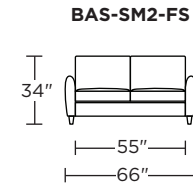

Options:

- Wood legs in Dune, Ebony, Mink, or Oiled Ash finish

Mattress:

- Four inches of high-density, high-resiliency foam

Leg height is 4"

Please use actual leather, fabric, Crypton®, Sunbrella® and Ultrasuede® swatches when specifying furniture as the colors shown may vary due to the printing process.

Scale: 1/8 inch = 1 foot
All dimensions are approximate and subject to change.
Specify components from the sitting position.