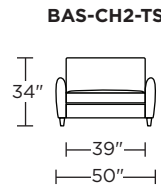

Options:

- Wood legs in Dune, Ebony, Mink, or Oiled Ash finish

Mattress:

- Four inches of high-density, high-resiliency foam

Leg height is 4"

Please use actual leather, fabric, Crypton®, Sunbrella® and Ultrasuede® swatches when specifying furniture as the colors shown may vary due to the printing process.

Scale: 1/8 inch = 1 foot
All dimensions are approximate and subject to change.
Specify components from the sitting position.