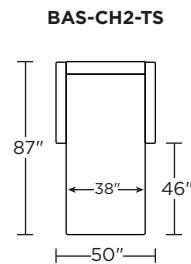

Options:

- Wood legs in Dune, Ebony, Mink, or Oiled Ash finish

Mattress:

- Four inches of high-density, high-resiliency foam

Leg height is 4"

Please use actual leather, fabric, Crypton®, Sunbrella® and Ultrasuede® swatches when specifying furniture as the colors shown may vary due to the printing process.

Scale: 1/8 inch = 1 foot
All dimensions are approximate and subject to change.
Specify components from the sitting position.