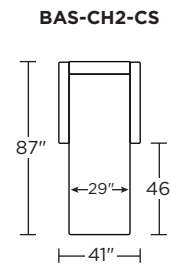

Options:

- Wood legs in Dune, Ebony, Mink, or Oiled Ash finish

Mattress:

- Four inches of high-density, high-resiliency foam

Leg height is 4"

Please use actual leather, fabric, Crypton®, Sunbrella® and Ultrasuede® swatches when specifying furniture as the colors shown may vary due to the printing process.

Scale: 1/8 inch = 1 foot
All dimensions are approximate and subject to change.
Specify components from the sitting position.