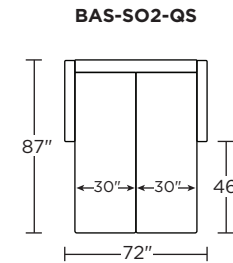

Options:

- Wood legs in Dune, Ebony, Mink, or Oiled Ash finish

Mattress:

- Four inches of high-density, high-resiliency foam

Leg height is 4"

Please use actual leather, fabric, Crypton®, Sunbrella® and Ultrasuede® swatches when specifying furniture as the colors shown may vary due to the printing process.

Scale: 1/8 inch = 1 foot
All dimensions are approximate and subject to change.
Specify components from the sitting position.