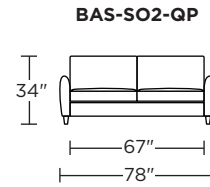

Options:

- Wood legs in Dune, Ebony, Mink, or Oiled Ash finish

Mattress:

- Four inches of high-density, high-resiliency foam

Leg height is 4"

Please use actual leather, fabric, Crypton®, Sunbrella® and Ultrasuede® swatches when specifying furniture as the colors shown may vary due to the printing process.

Scale: 1/8 inch = 1 foot
All dimensions are approximate and subject to change.
Specify components from the sitting position.