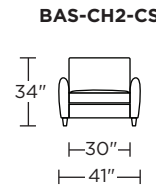

Options:

- Wood legs in Dune, Ebony, Mink, or Oiled Ash finish

Mattress:

- Four inches of high-density, high-resiliency foam

Leg height is 4"

Please use actual leather, fabric, Crypton®, Sunbrella® and Ultrasuede® swatches when specifying furniture as the colors shown may vary due to the printing process.

Scale: 1/8 inch = 1 foot
All dimensions are approximate and subject to change.
Specify components from the sitting position.