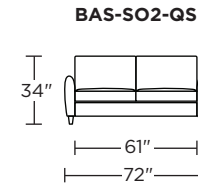

Options:

- Wood legs in Dune, Ebony, Mink, or Oiled Ash finish

Mattress:

- Four inches of high-density, high-resiliency foam

Leg height is 4"

Please use actual leather, fabric, Crypton®, Sunbrella® and Ultrasuede® swatches when specifying furniture as the colors shown may vary due to the printing process.

Scale: 1/8 inch = 1 foot
All dimensions are approximate and subject to change.
Specify components from the sitting position.