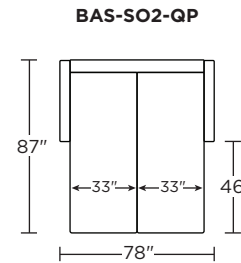

Options:

- Wood legs in Dune, Ebony, Mink, or Oiled Ash finish

Mattress:

- Four inches of high-density, high-resiliency foam

Leg height is 4"

Please use actual leather, fabric, Crypton®, Sunbrella® and Ultrasuede® swatches when specifying furniture as the colors shown may vary due to the printing process.

Scale: 1/8 inch = 1 foot
All dimensions are approximate and subject to change.
Specify components from the sitting position.