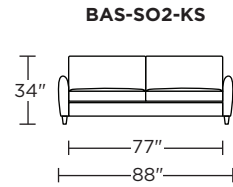

Options:

- Wood legs in Dune, Ebony, Mink, or Oiled Ash finish

Mattress:

- Four inches of high-density, high-resiliency foam

Leg height is 4"

Please use actual leather, fabric, Crypton®, Sunbrella® and Ultrasuede® swatches when specifying furniture as the colors shown may vary due to the printing process.

Scale: 1/8 inch = 1 foot
All dimensions are approximate and subject to change.
Specify components from the sitting position.